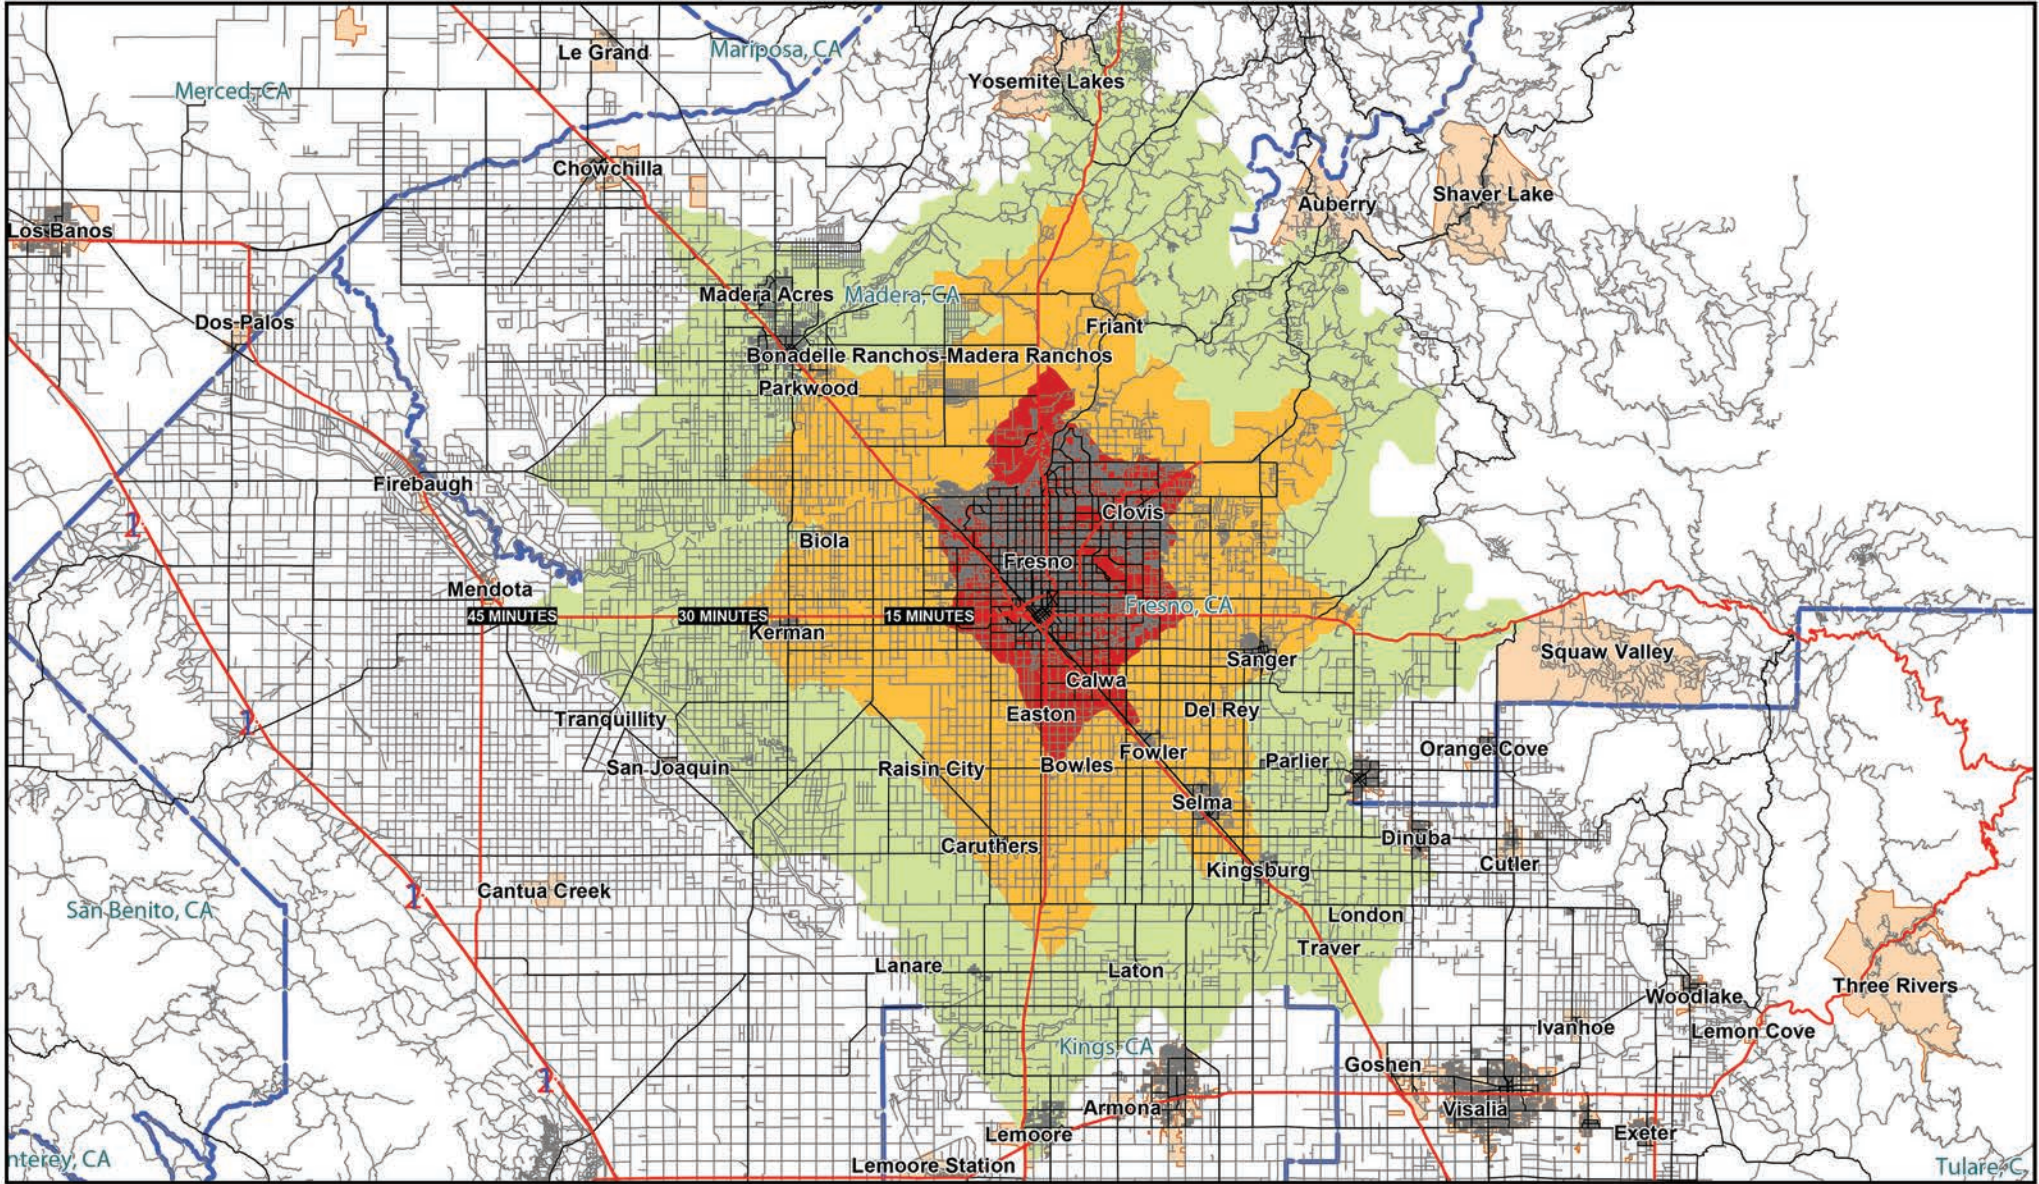

# Drive Time Map of Fresno, Ca 93726

Data Source:  MapInfo